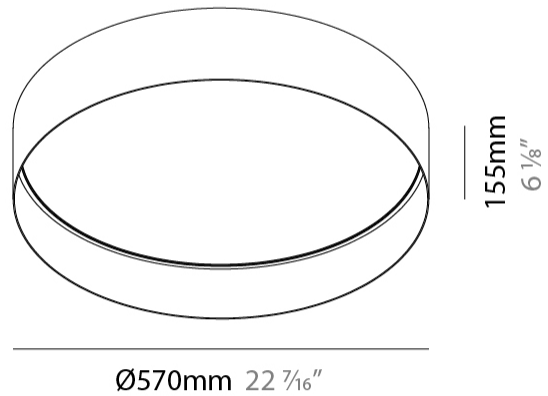

COSMOPOLITAN SURFACE

D202008- - -

base number   Color   Finish   Diffuser
Temperature   Options

1. To build a product code in our configurator select the specify button on the base model # product page
2. To build a manual product code on this datasheet choose from the options listed below in blue font and add the suffix to the base model #

GENERAL

Series: Cosmopolitan
Brand: Zaneen
Division: Design
Mounting Type: Surface
Mounting Location: Ceiling
Subcategory: Ambient

PHYSICAL

Shape: Round
Diameter (mm): 570
Diameter (in): 22 ⁷/₁₆
Height (mm): 155
Height (in): 6 ¹/₈
Light Distribution: Direct
Diffuser: Polycarbonate - Opal, Micro-prism, Sparkling Secret, Vintage Industrial
Fixture Finish: MBG / MWG
Fixture Material: Aluminum

ELECTRICAL

Lamp Type: LED
Input Wattage (W): 49
Dimming: Tri-Mode (Non-Dimming and Phase Dimming (120Vac only) and 0-10V Dimming)
Driver Included: Yes
Driver Location: Integrated
Driver Type: Constant Current - Universal
Driver Class: Class 2
Input Voltage (V): 120 - 277
Constant Current (MA): 350

LED

Color Temperature (°K): 2700 / 3000 / 3500 / 4000
CRI: >90 CRI
Lamp Life (hrs): 60000

OPTICAL

RATINGS AND CERTIFICATIONS

Certified By: Certified for North American Standards
IP rating: IP20

PROJECT _____
TYPE _____
SPECIFIER _____
QUANTITY _____
DATE _____